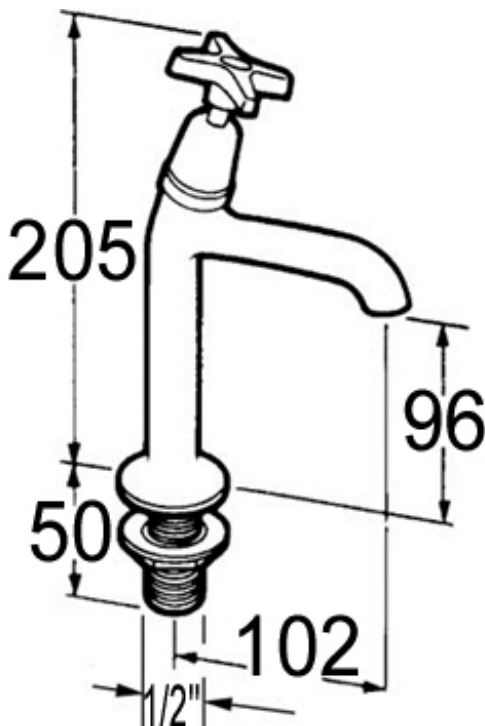

MODEL: **1/2-159HNPR**

Pegler Yorkshire

Deck mounted 1/2-inch Cross head sink taps.

Brand: Pegler Yorkshire.
Tap type: Sink.
Mount: Deck mounted.
Hole: Single.
Water Feed: Single.
Control(s): Cross head.

TECHNICAL INFORMATION

Connection(s): 1/2-inch.
Worktop hole: 25mm.
Recommended static water pressure range: 0.2-6 bar.
Recommended working temperature: up to 85°C.

MAINTENANCE & CLEANING

Cleaning chrome: Do not use abrasive, chlorine or acid-based cleaning products. Avoid contact with concentrated bleach. Clean with soapy water using a cloth or sponge.